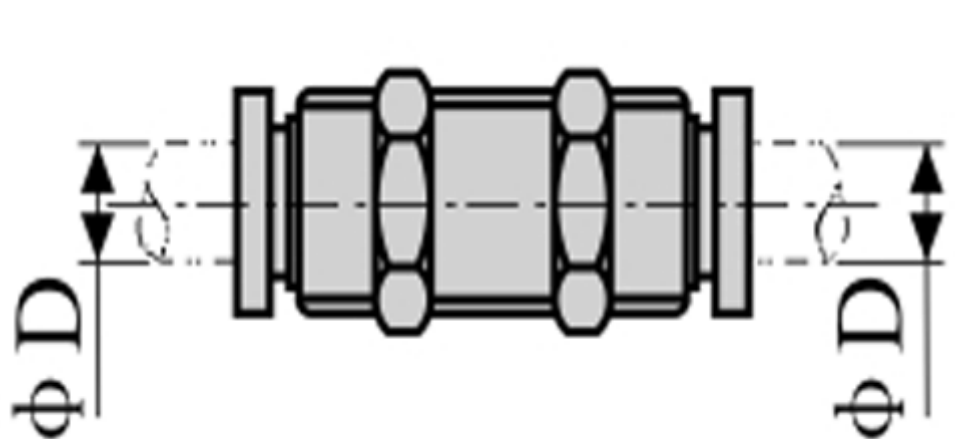

Article number: 58EPM12

Description: Fitting EPM12

Bulkhead union connector, tube diameter 12

Measures

D = 12